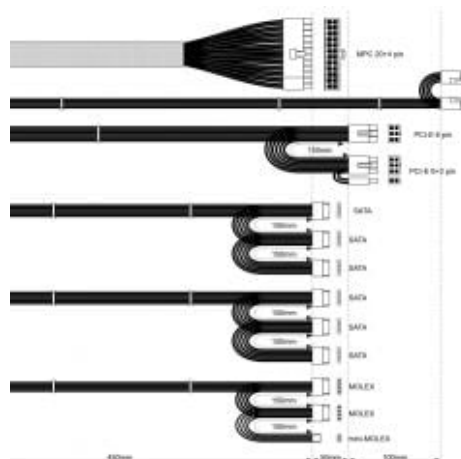

Computer power supply

Model: **AK-U4-800**

Product type	Computer power supply
Format	ATX 2.31
Series	Ultimate
Supply voltage	200-240 V
Power consumption	< 5 A
Efficiency	> 80 %
80 PLUS compatibility	Yes
80 PLUS certificate	Bronze
Current on the +3.3V rail	13 A
Current on the +5V rail	13 A
Maximum load on +3.3V and +5V line	105 W
Current on the +12V rail	28 A
Maximum load on 12V line	679 W
Maximum power	800 W
Mainboard Power Connector	24-pin
Power connector ATX12V P4	None
Power connector EPS12V 8 pin	1 pc (4 + 4-pin)
Power connector PCI-E 6 pin	1 pc
Power connector PCI-E 6+2 pin	1 pc
Power connector PCI-E 8 pin	None
Molex connector	2 pcs
Mini-Molex connector	1 pc
SATA connector	6 pcs
Modular power supply	No
PFC filter	Active
Mechanical switch	Yes
Ground wire	Yes
OVP	Yes
OCP	Yes
OPP	Yes
OTP	Yes
SCP	Yes
UVP	Yes
Power supply connector	IEC C14
Fan size	120 mm
Fan adjustments	Automatic
Cable length	45 - 75 cm
The cable plug #1	Hybrid standard C/E/F (CEE 7/7)
The cable plug #2	IEC C13
Power cable included	Yes

Material	Galvanized steel
Product color	Black
MTBF	100000 h
Temperature	5 - 50 °C
Package	EcoBox
Product size (L x W x H)	140 x 150 x 85 mm
Package size (L x W x H)	222 x 155 x 95 mm
Net weight	1.62 kg
Gross weight	1.69 kg
CE compatibility	Yes
FCC compatibility	No
RoHS compatibility	Yes
REACH compatibility	Yes
Included accessories	Cable IEC C13 1 m
EAN code	5901720136381
Warranty	36 months