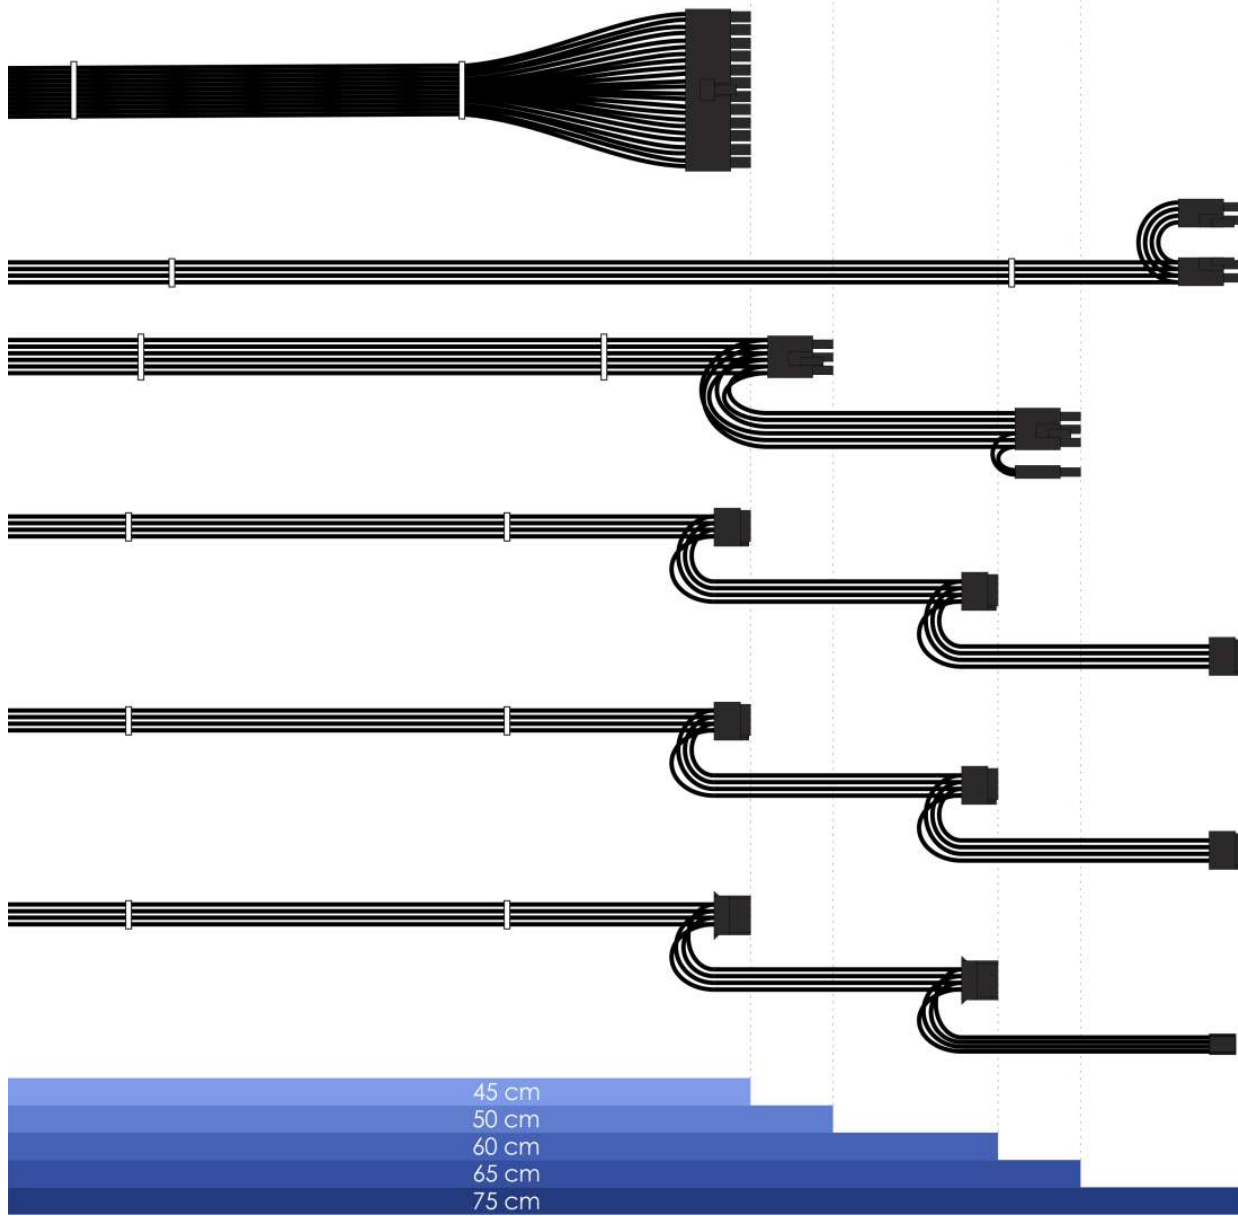

- MPC 20+4 pin
- EPS12V 4+4 pin
- PCI-E 6 pin
- PCI-E 6+2 pin
- SATA
- SATA
- SATA
- SATA
- SATA
- SATA
- SATA
- MOLEX
- MOLEX
- mini-MOLEX

Nameplate

Professional Power Supply Solutions

Model:
AK-U4-800

ATX12V v2.31

AC INPUT	230V / 50Hz / 5A				
DC OUTPUT	+3.3V	+5V	+12V	-12V	+5VSB
MAX CURRENT	13A	13A	28A 28A	0.3A	3A
MAX COMBINED	105W		679W	16W	
TOTAL POWER	800W				

EB351RB
Made in China Manufacturer: Ropla Computers sp. z o.o.
52-200 Stuchy Dwór, Wrocław, 1c Polska / Poland

800W

ULTIMATE
Series

CAUTION!
Do not remove this cover. Trained service personnel only. No user serviceable parts inside.

5 901720 136381